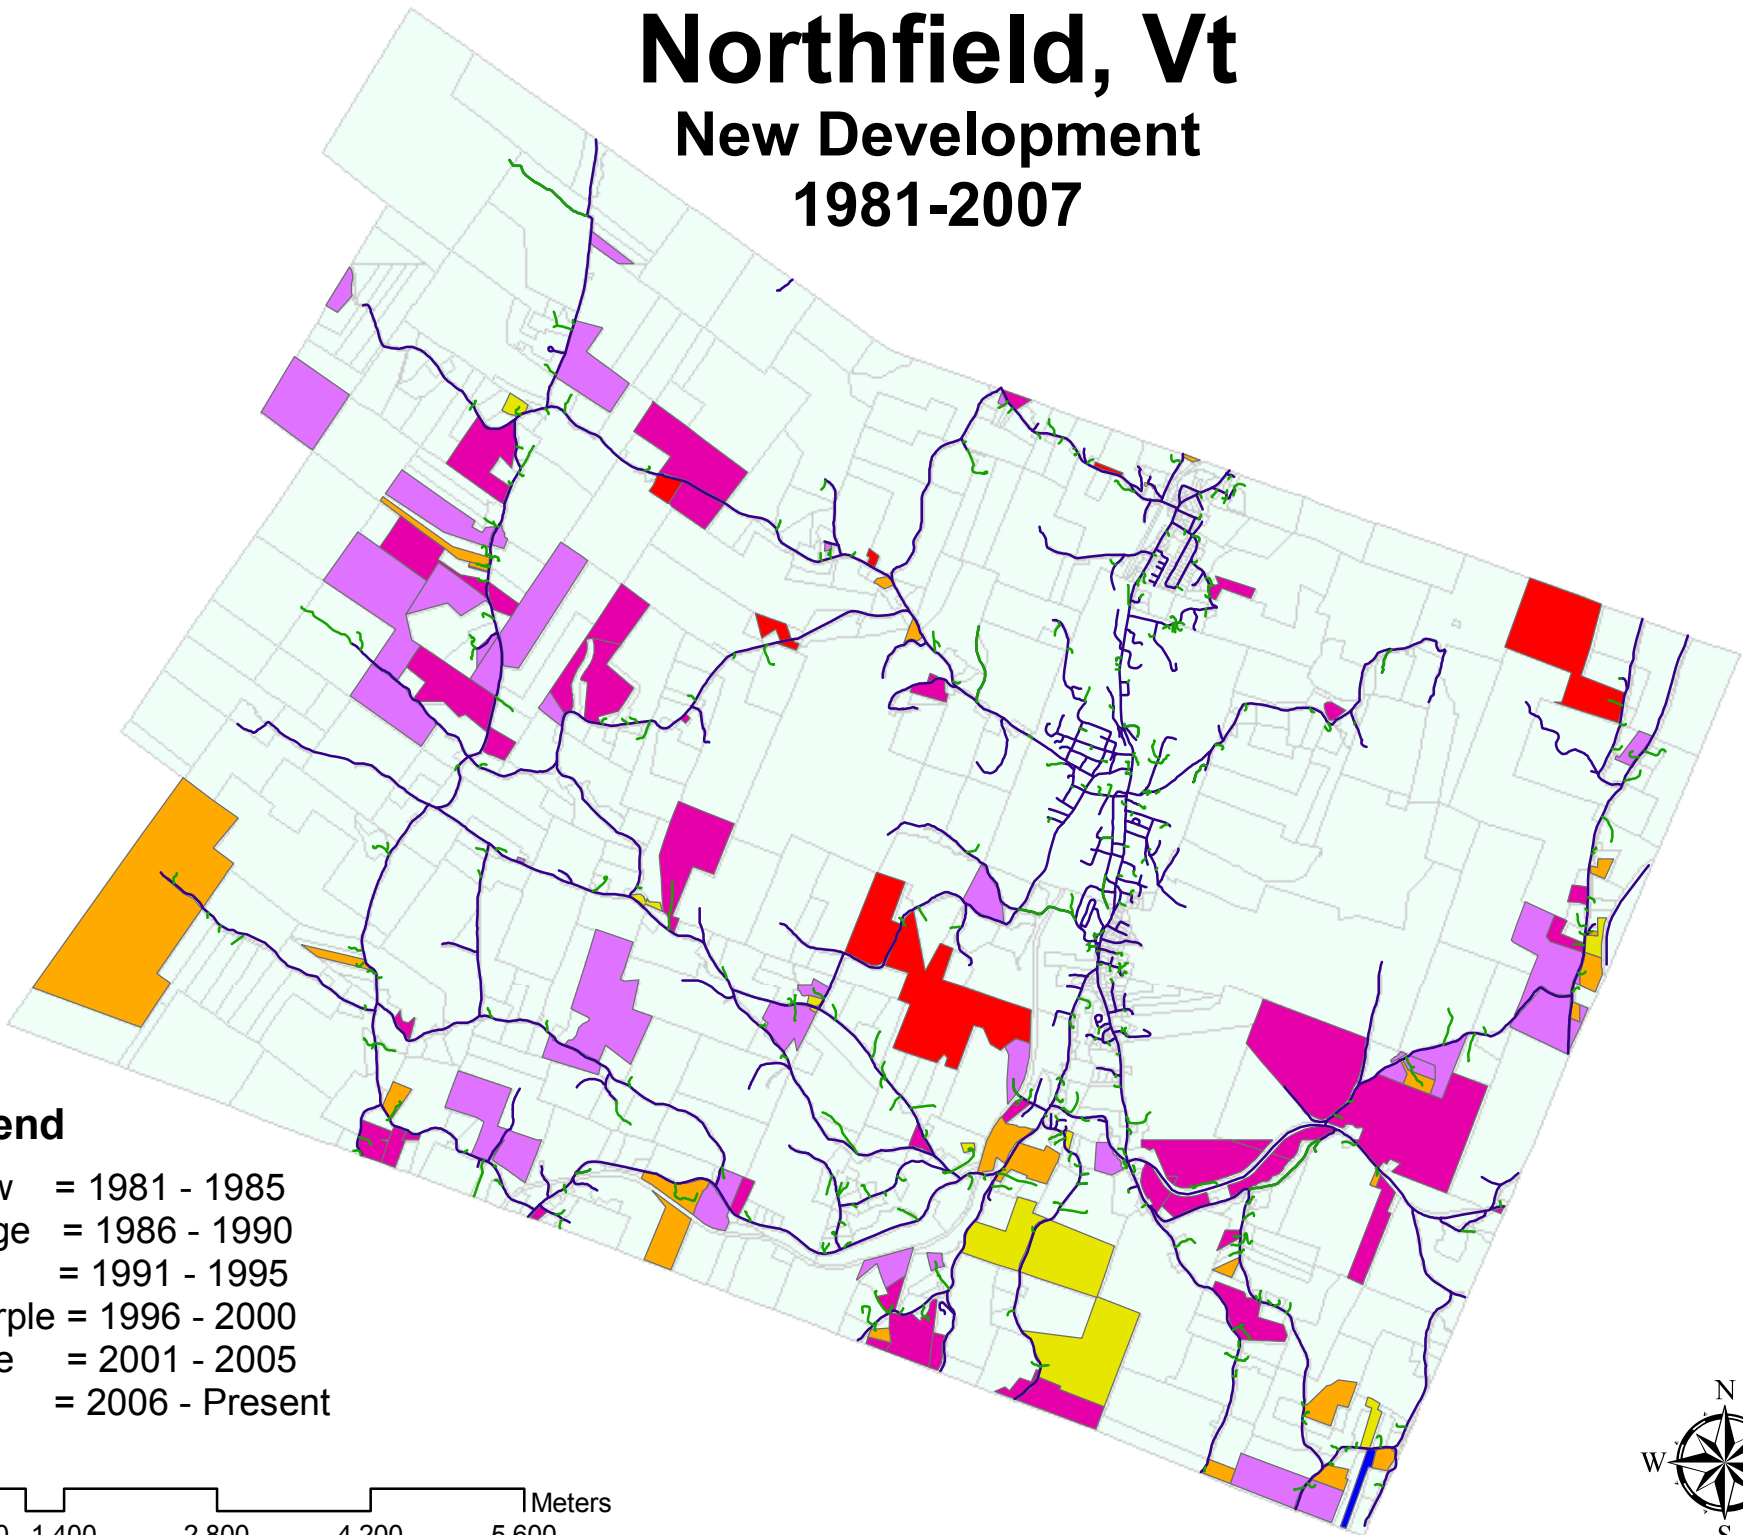

Northfield, Vt

New Development

1981-2007

Legend

- Yellow = 1981 - 1985
- Orange = 1986 - 1990
- Red = 1991 - 1995
- Lt Purple = 1996 - 2000
- Purple = 2001 - 2005
- Blue = 2006 - Present

0 700 1,400 2,800 4,200 5,600 Meters

Zachary Nuse, 2007